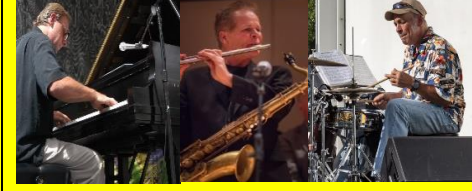

CLARA'S SUMMER MUSIC ON THE BACK PATIO

6-10 PM Every Wed, Thu & Fri

AUGUST 2022

WED

THU

FRI

3 Vocalist Lana Hoffman
Terry Lana Larry

4 Paul Vornhagen
Sax - Flute - Vocalist
Terry Paul Larry

5 Neil Gordon
Guitar
Larry Neil Terry

10 Vocalist Lana Hoffman
Terry Lana Larry

11 Vocalist Edgey Evans Hyde
Terry Edgey Larry

12 Paul Vornhagen
Sax - Flute - Vocalist
Terry Paul Larry

17 Up The Creek Dixieland
Band Led By George Pendill