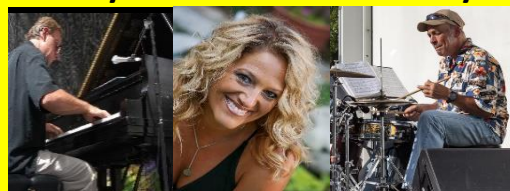

18 Vocalist Lana Hoffman
Terry Lana Larry