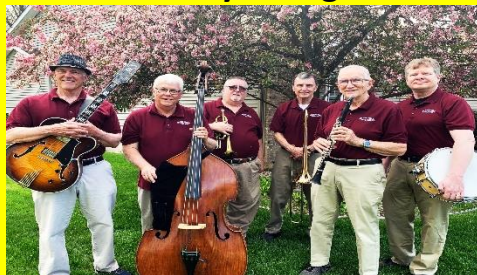

CLARA'S SUMMER MUSIC ON THE BACK PATIO

6-10 PM Every Wed, Thu & Fri

AUGUST 2022

WED

THU

FRI

3 Vocalist Lana Hoffman
Terry Lana Larry

4 Paul Vornhagen
Sax - Flute - Vocalist
Terry Paul Larry

5 Neil Gordon
Guitar
Larry Neil Terry

10 Vocalist Lana Hoffman
Terry Lana Larry

11 Vocalist Edgey Evans Hyde
Terry Edgey Larry

12 Paul Vornhagen
Sax - Flute - Vocalist
Terry Paul Larry

17 Up The Creek Dixieland
Band Led By George Pendill