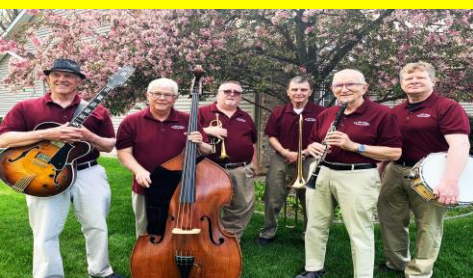

28 Up The Creek Dixieland
Band Led By George Pendill